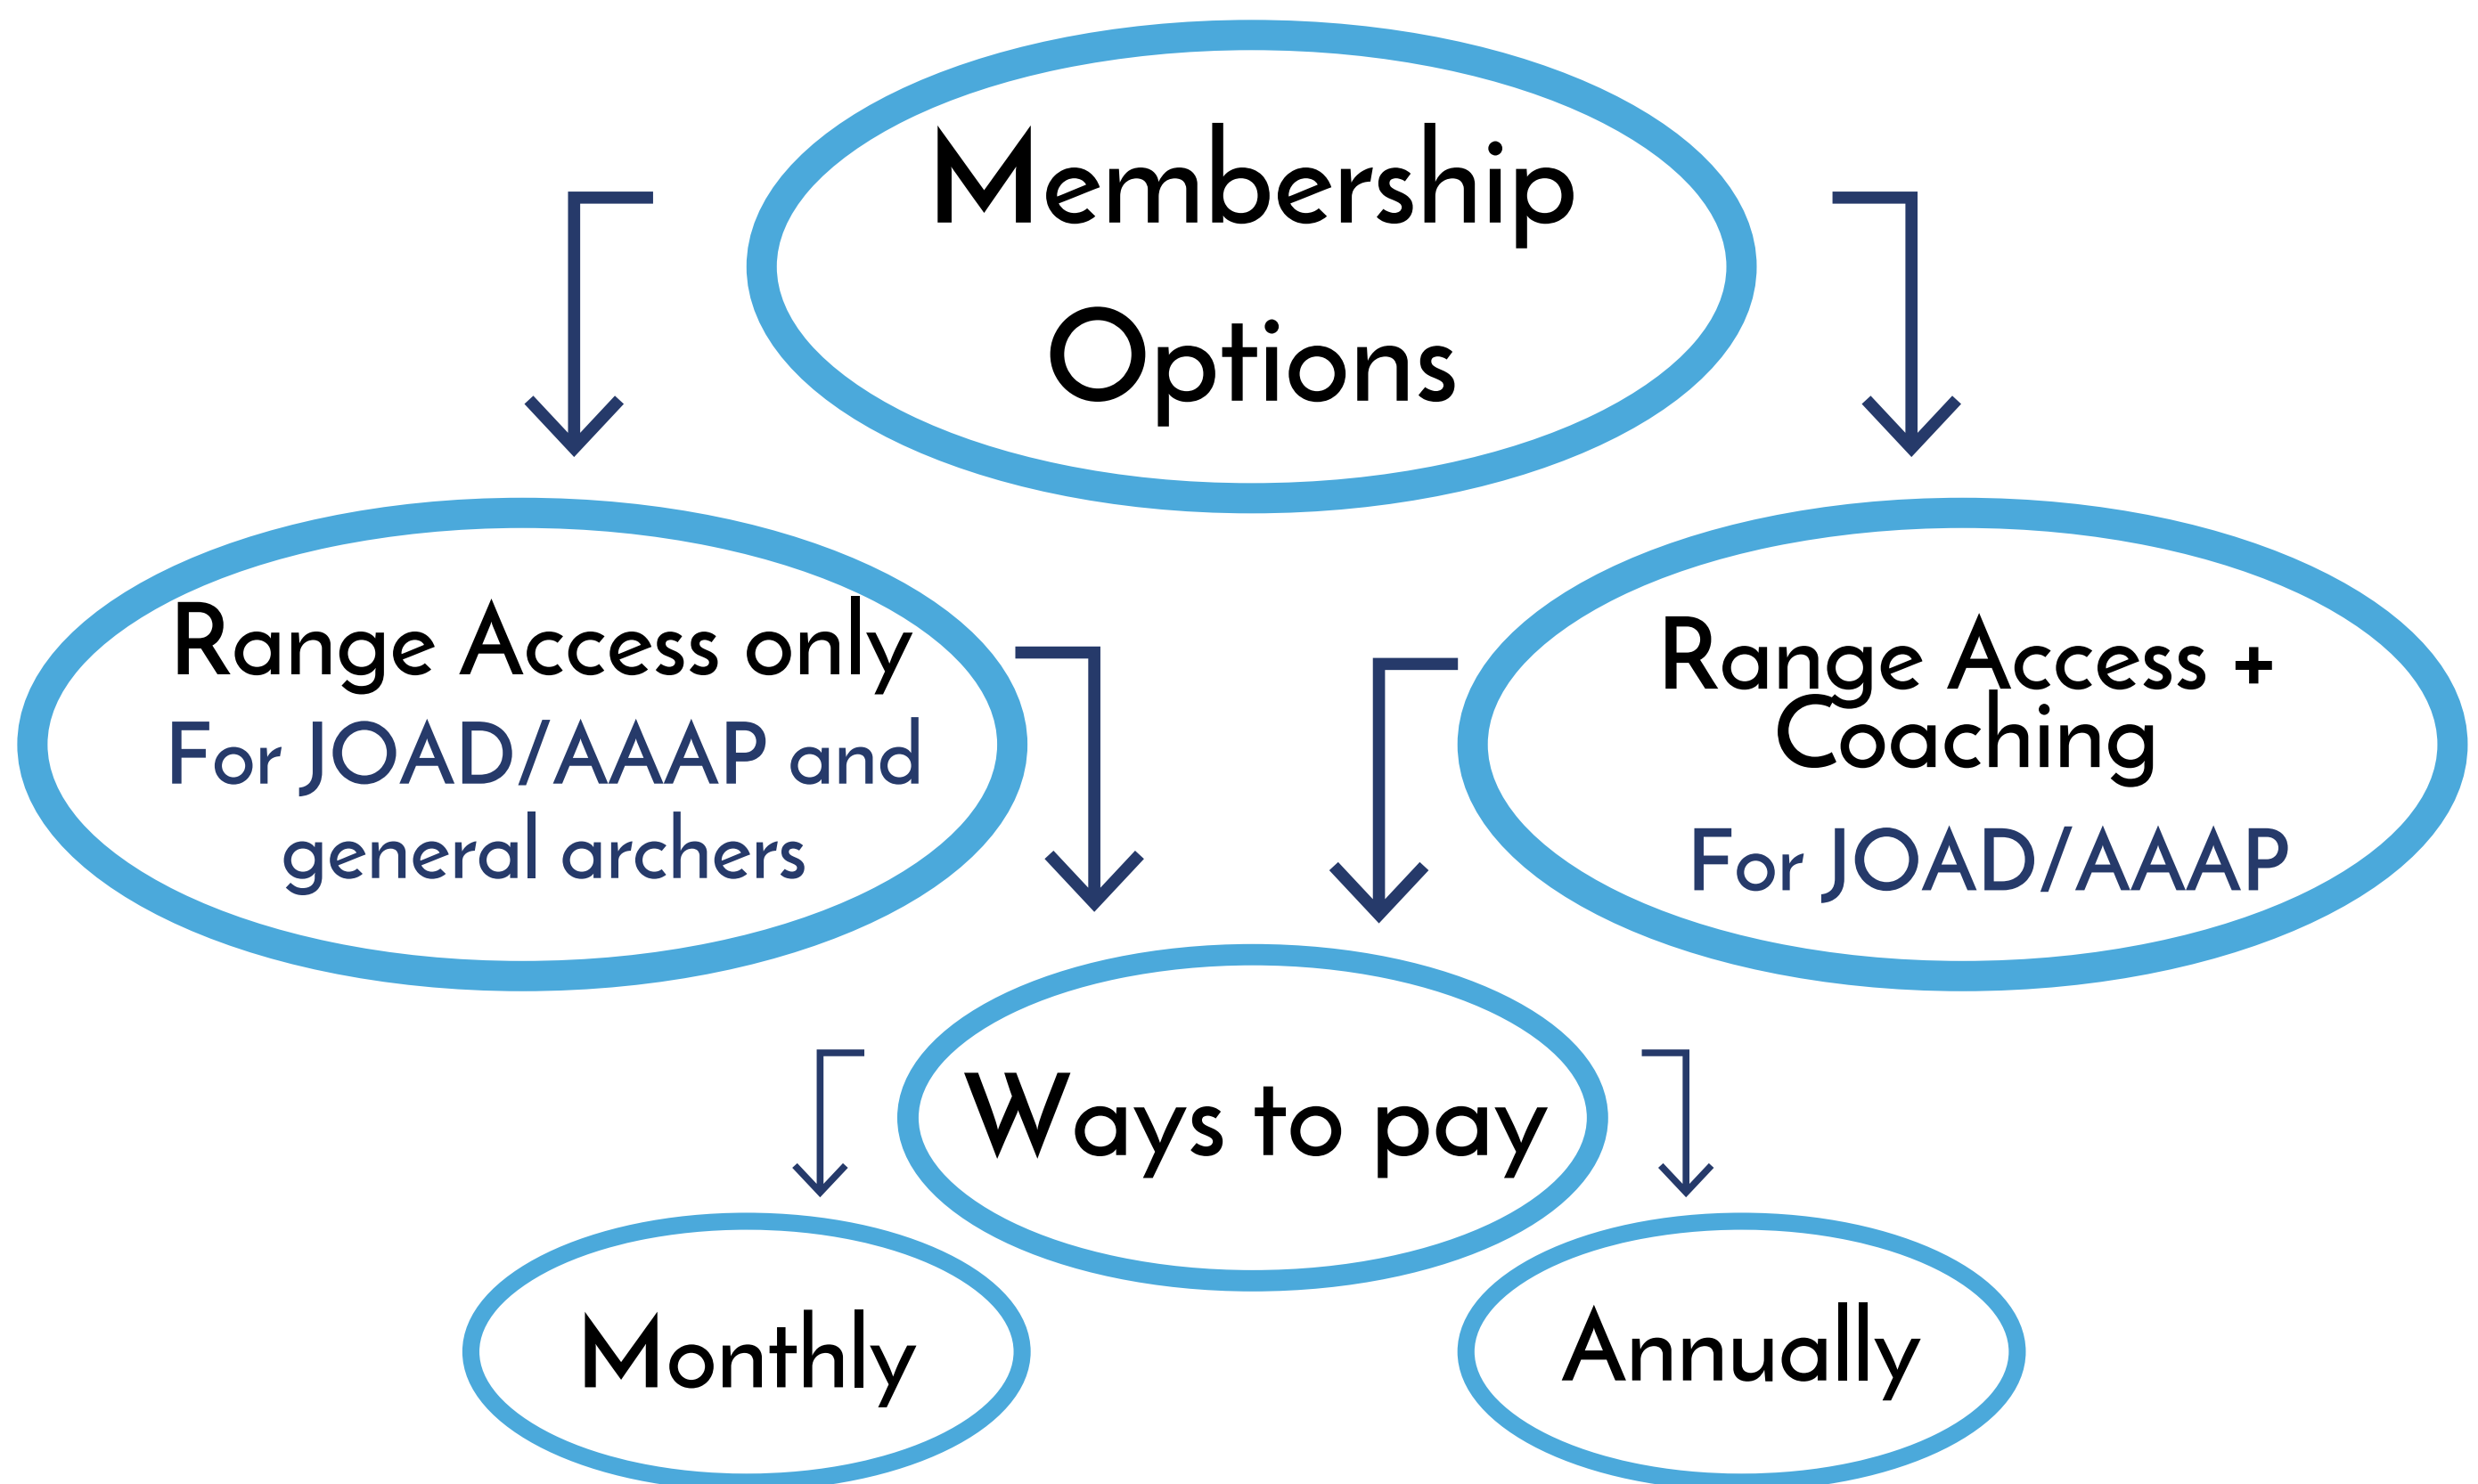

Indoor Archery Winter 2020

.....

Range Access for Members Only

.....

Paths to membership!

Member Coaching

JOAD/AAAP (\$115/Month or \$1170/Year)

- Range Access: Schedule private time at the range.
- Video Library: Weekly videos from Coach Kyle to watch from home or at Sattva.
- Video Analysis: Weekly personal video analysis via text.
- Personalized: Each archer will be assigned a coach for the duration of indoor training.
- Add-ons:
 - Schedule private lessons
 - Register for small groups as they are announced

General Archers (\$55/Month)

- Range Access
- Schedule private lessons
- Register for small groups as they are announced
- Switch to JOAD/AAAP for additional benefits

Membership Requirements

- Own your own equipment
- Must be a member of USA Archery
- Must sign Sattva Membership Agreement