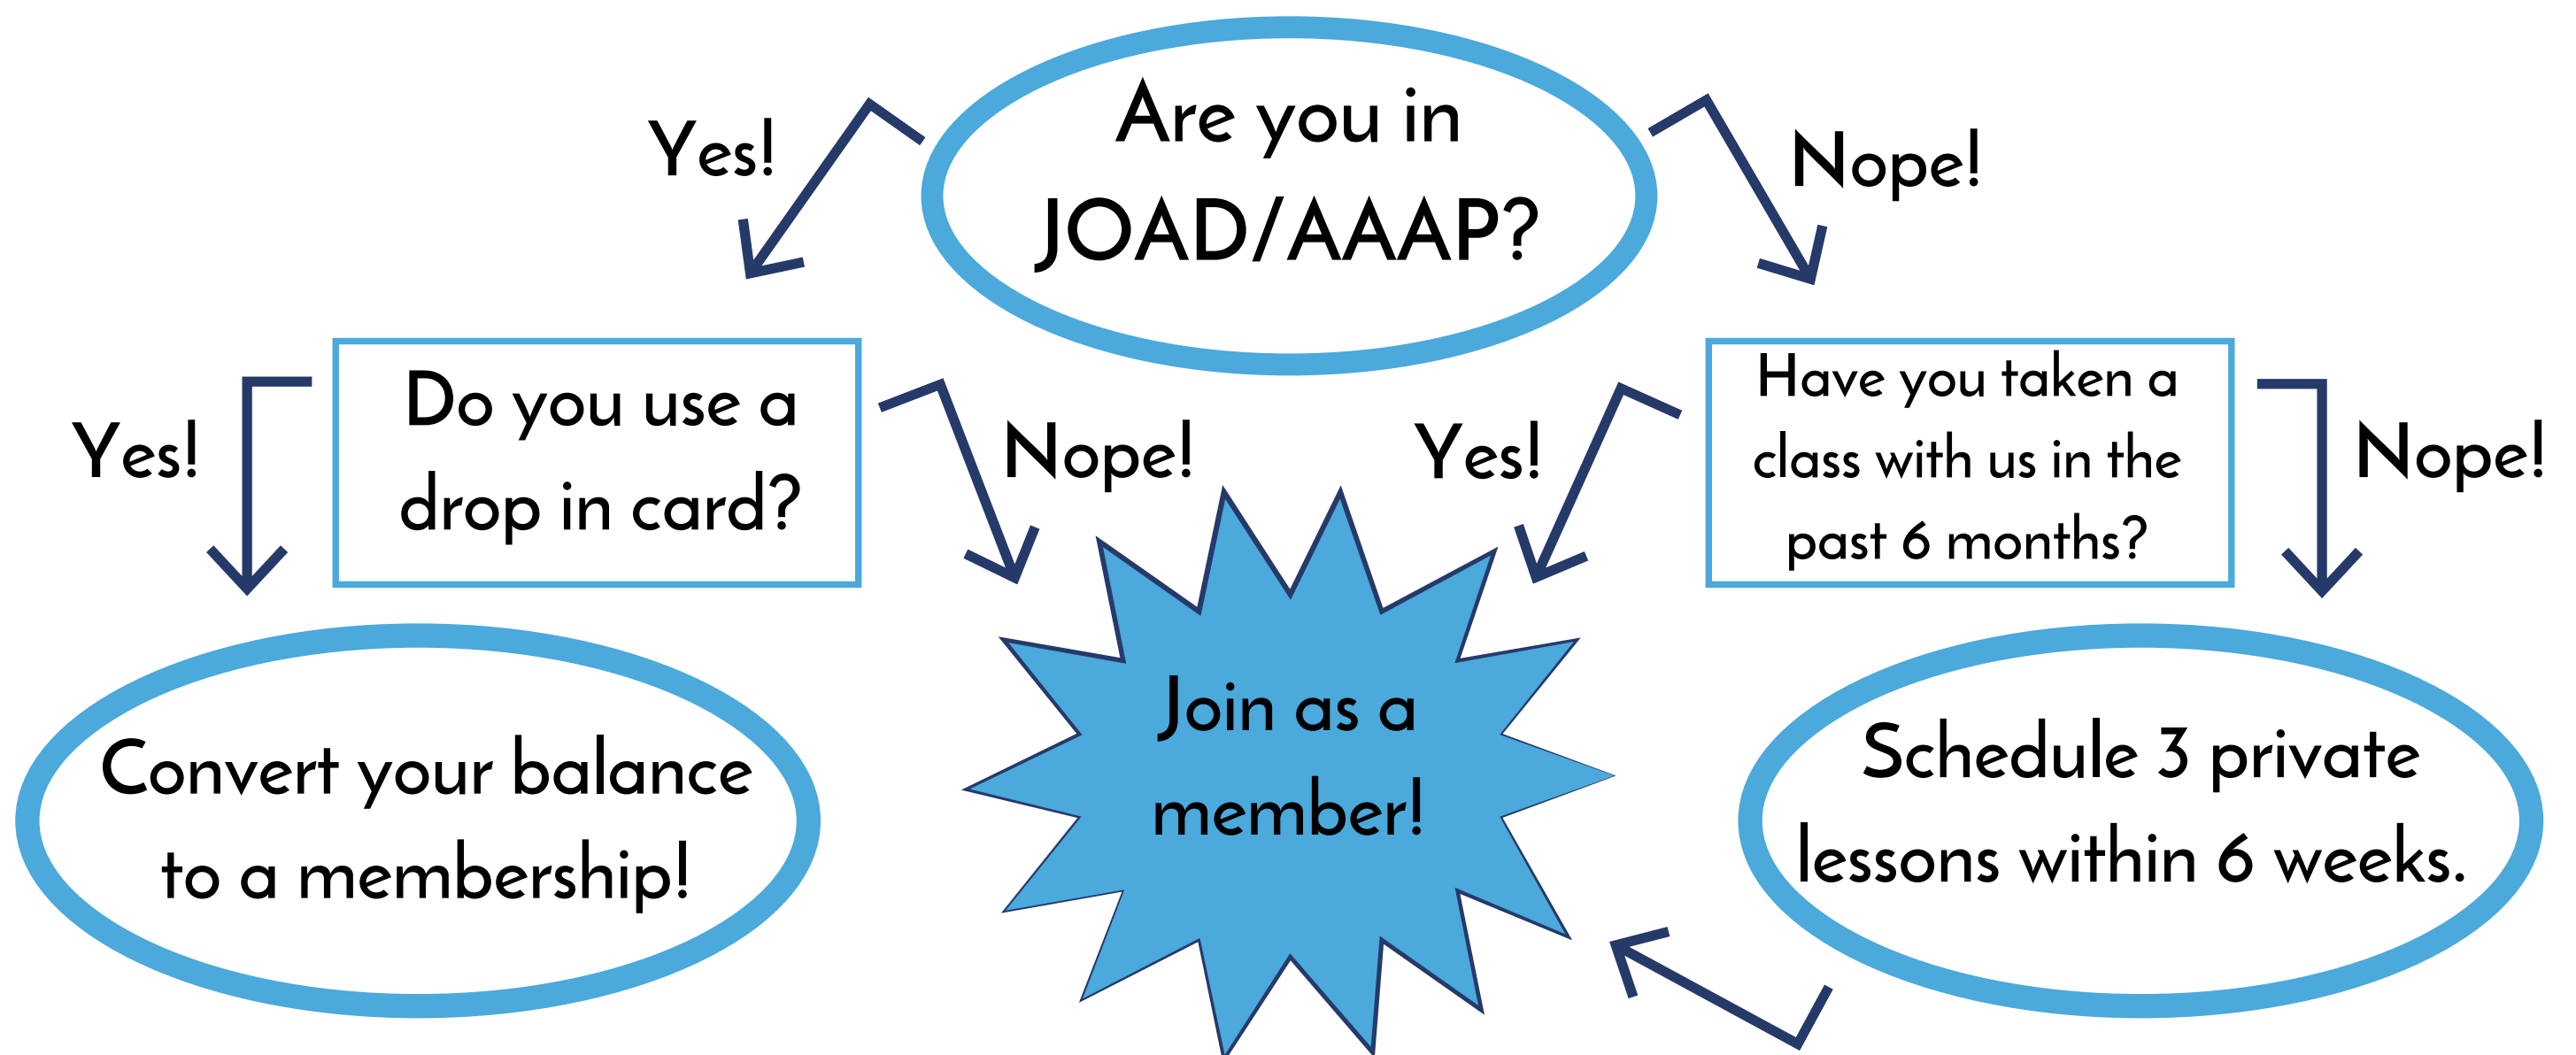

Indoor Archery Winter 2020

.....

Range Access for Members Only

.....

Paths to membership!

Member Coaching

JOAD/AAAP (\$115/Month or \$1170/Year)

- Range Access: Schedule private time at the range.
- Video Library: Weekly videos from Coach Kyle to watch from home or at Sattva.
- Video Analysis: Weekly personal video analysis via text.
- Personalized: Each archer will be assigned a coach for the duration of indoor training.
- Add-ons:
 - Schedule private lessons
 - Register for small groups as they are announced

General Archers (\$55/Month)

- Range Access
- Schedule private lessons
- Register for small groups as they are announced
- Switch to JOAD/AAAP for additional benefits

Membership Requirements

- Own your own equipment
- Must be a member of USA Archery
- Must sign Sattva Membership Agreement